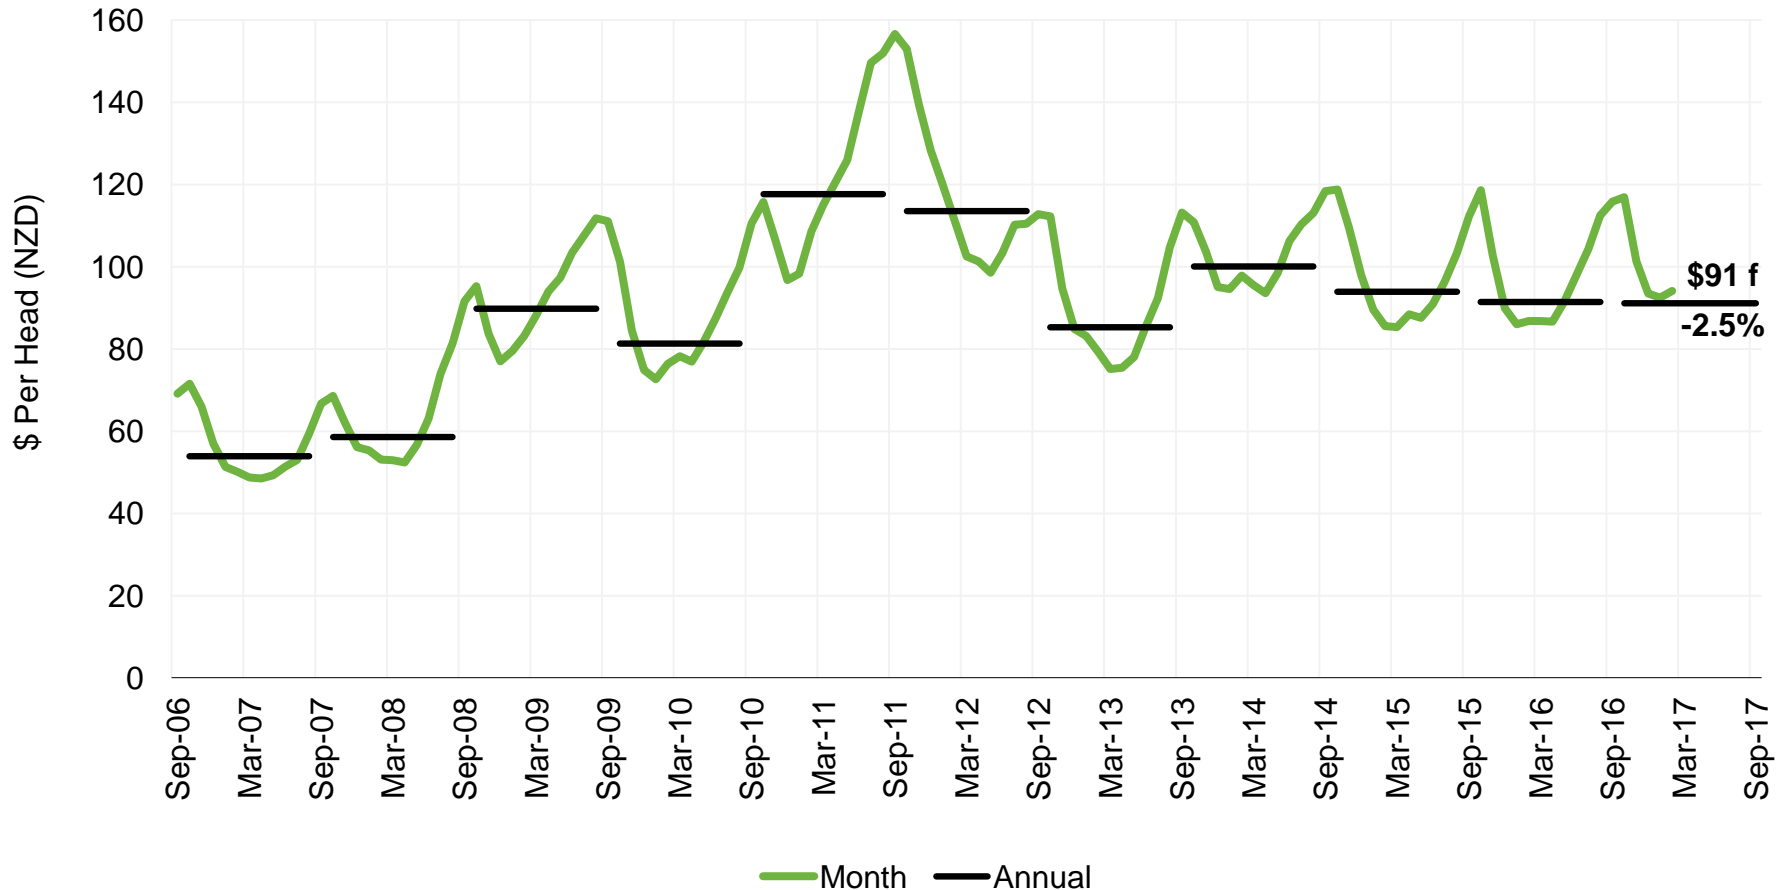

Lamb Price

New Zealand – All Grades

Source: Beef + Lamb New Zealand Economic Service