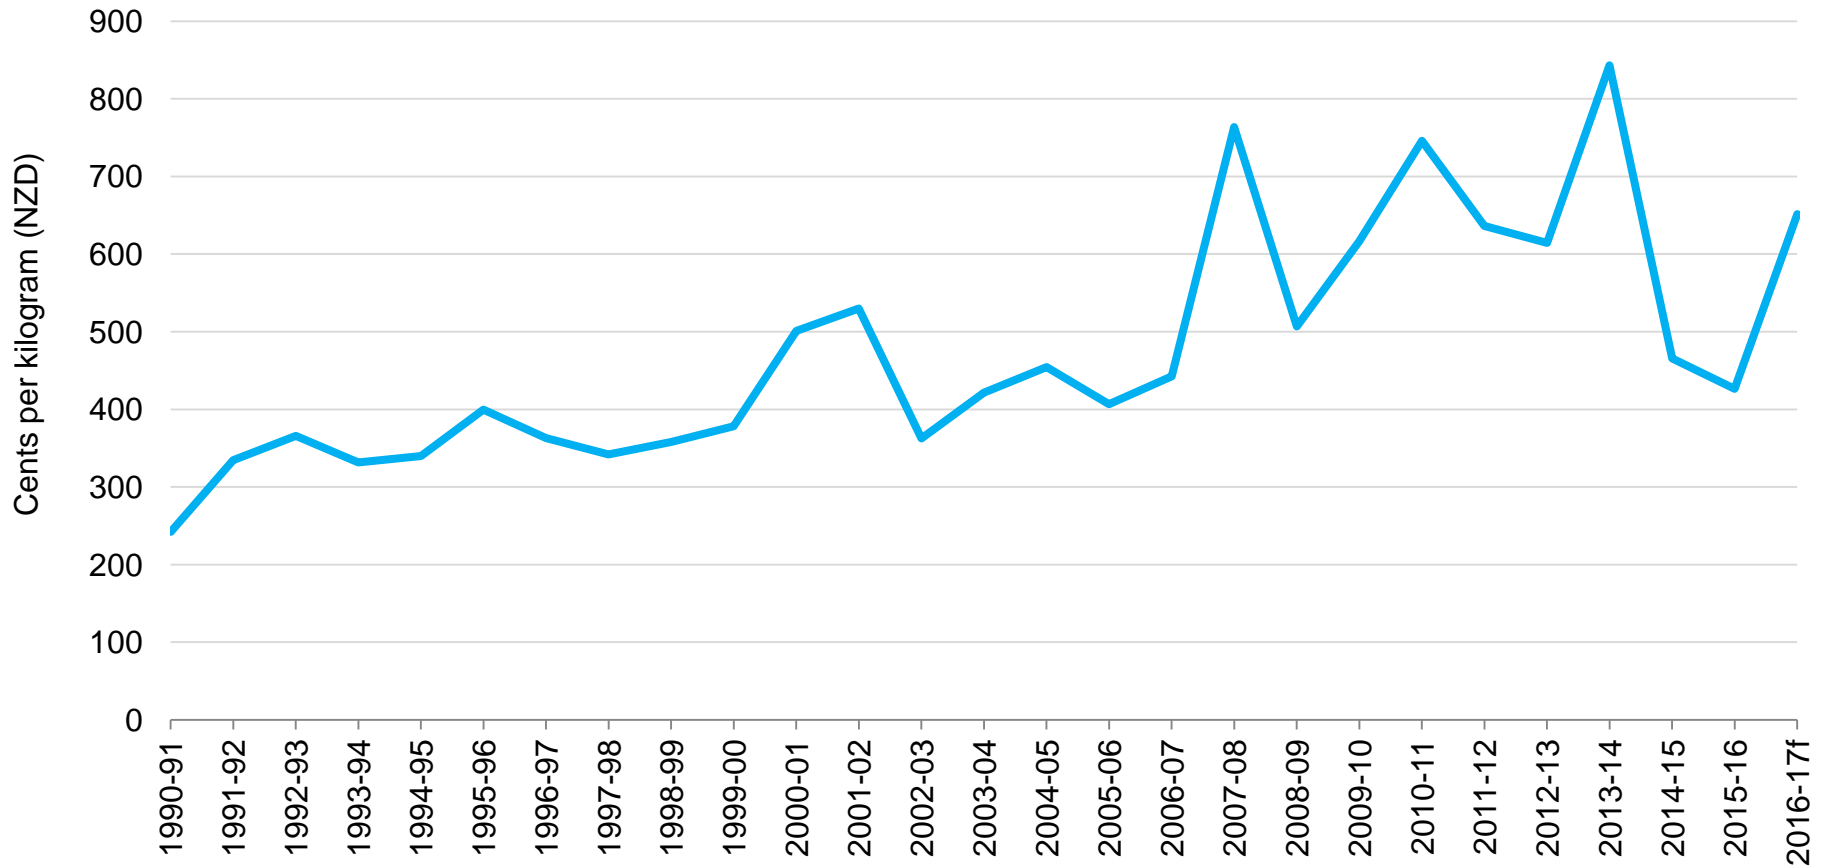

Milksolids Price

New Zealand – Nominal price

Source: Beef + Lamb New Zealand Economic Service | Livestock Improvement Corporation