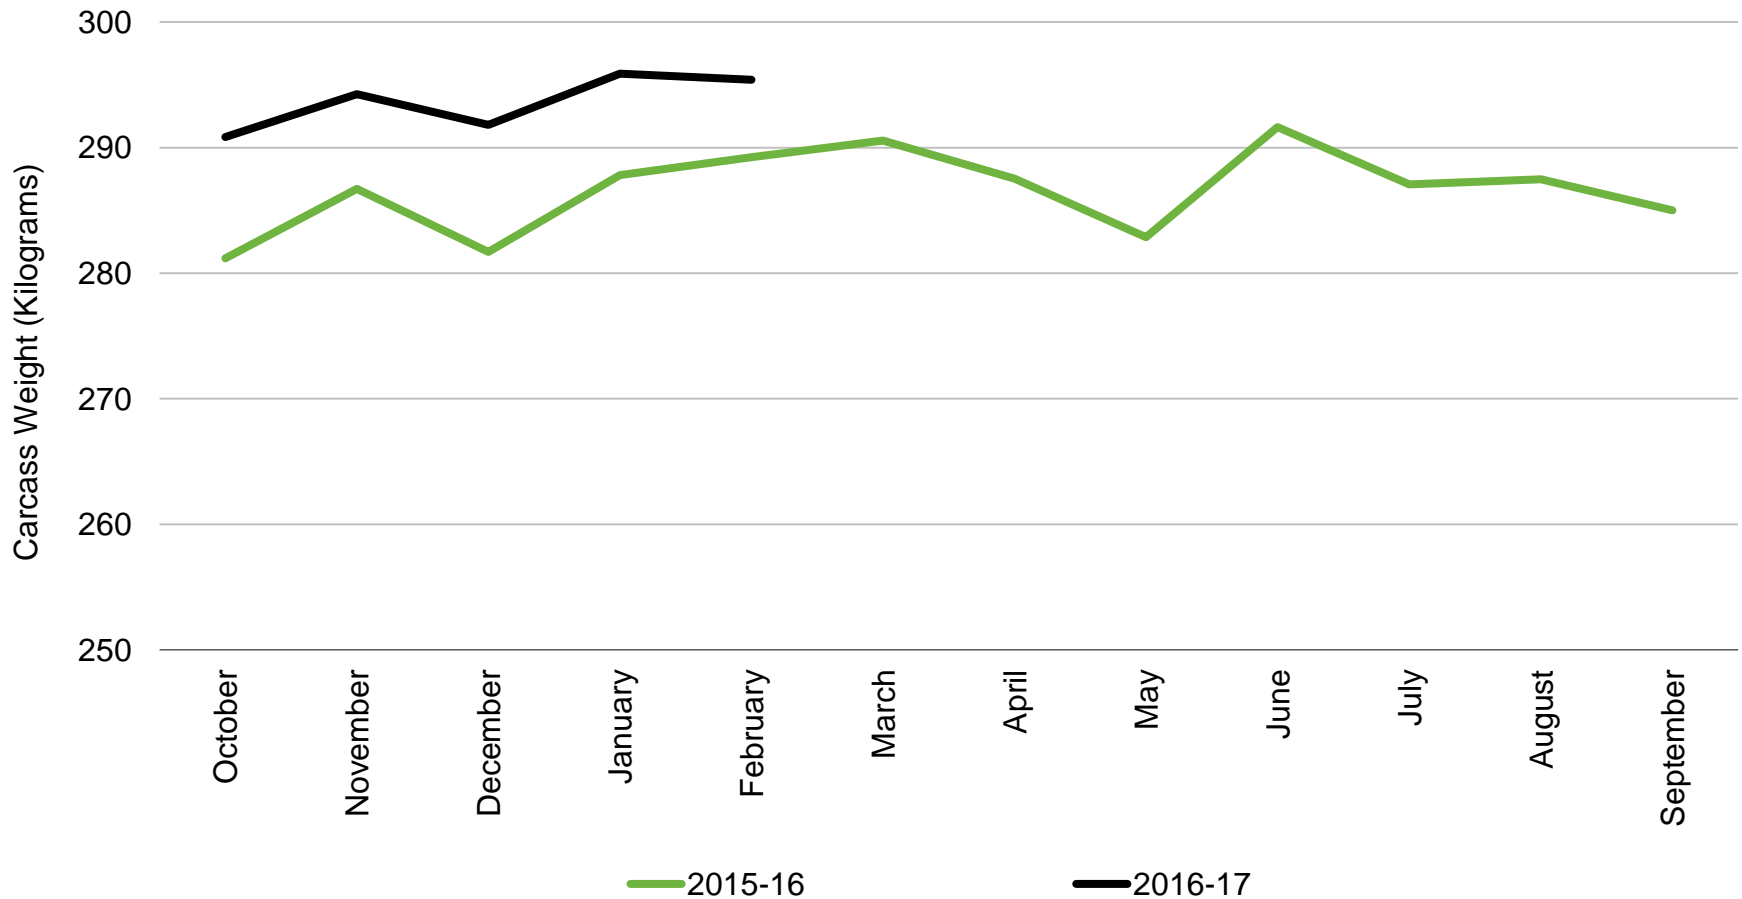

Beef Weights

Australia – Excluding Veal

Source: Beef + Lamb New Zealand Economic Service | Australian Bureau of Statistics