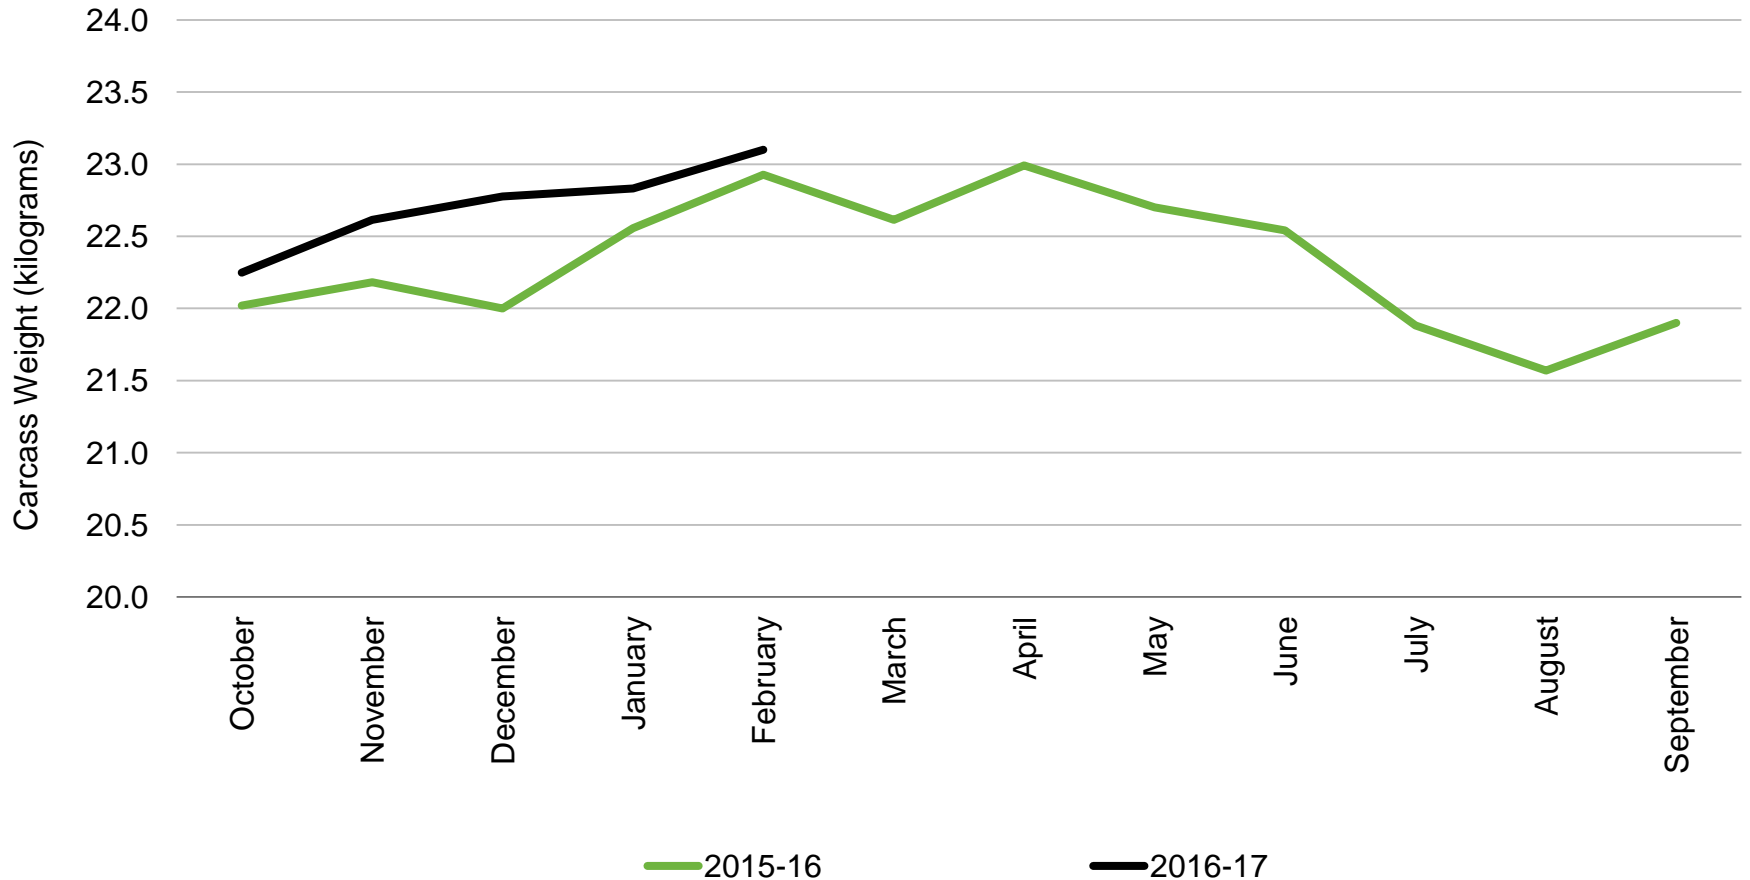

Lamb Weights

Australia

Source: Beef + Lamb New Zealand Economic Service | Australian Bureau of Statistics