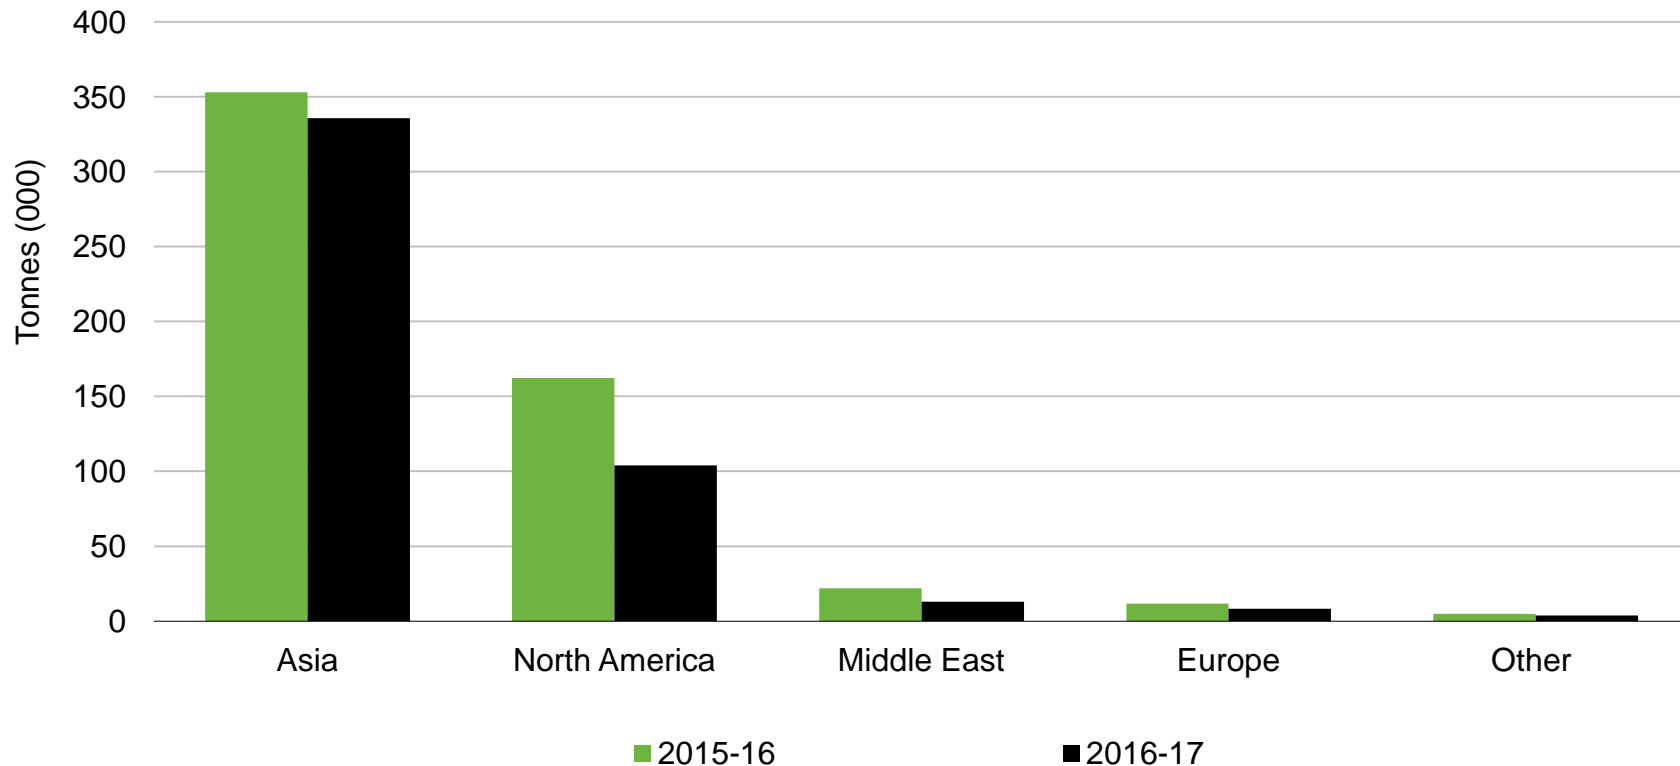

Beef Exports by Region

Australia – Year End 30 September (Oct to Mar)

CIS = Commonwealth of Independent States

Source: Beef + Lamb New Zealand Economic Service | Meat and Livestock Australia