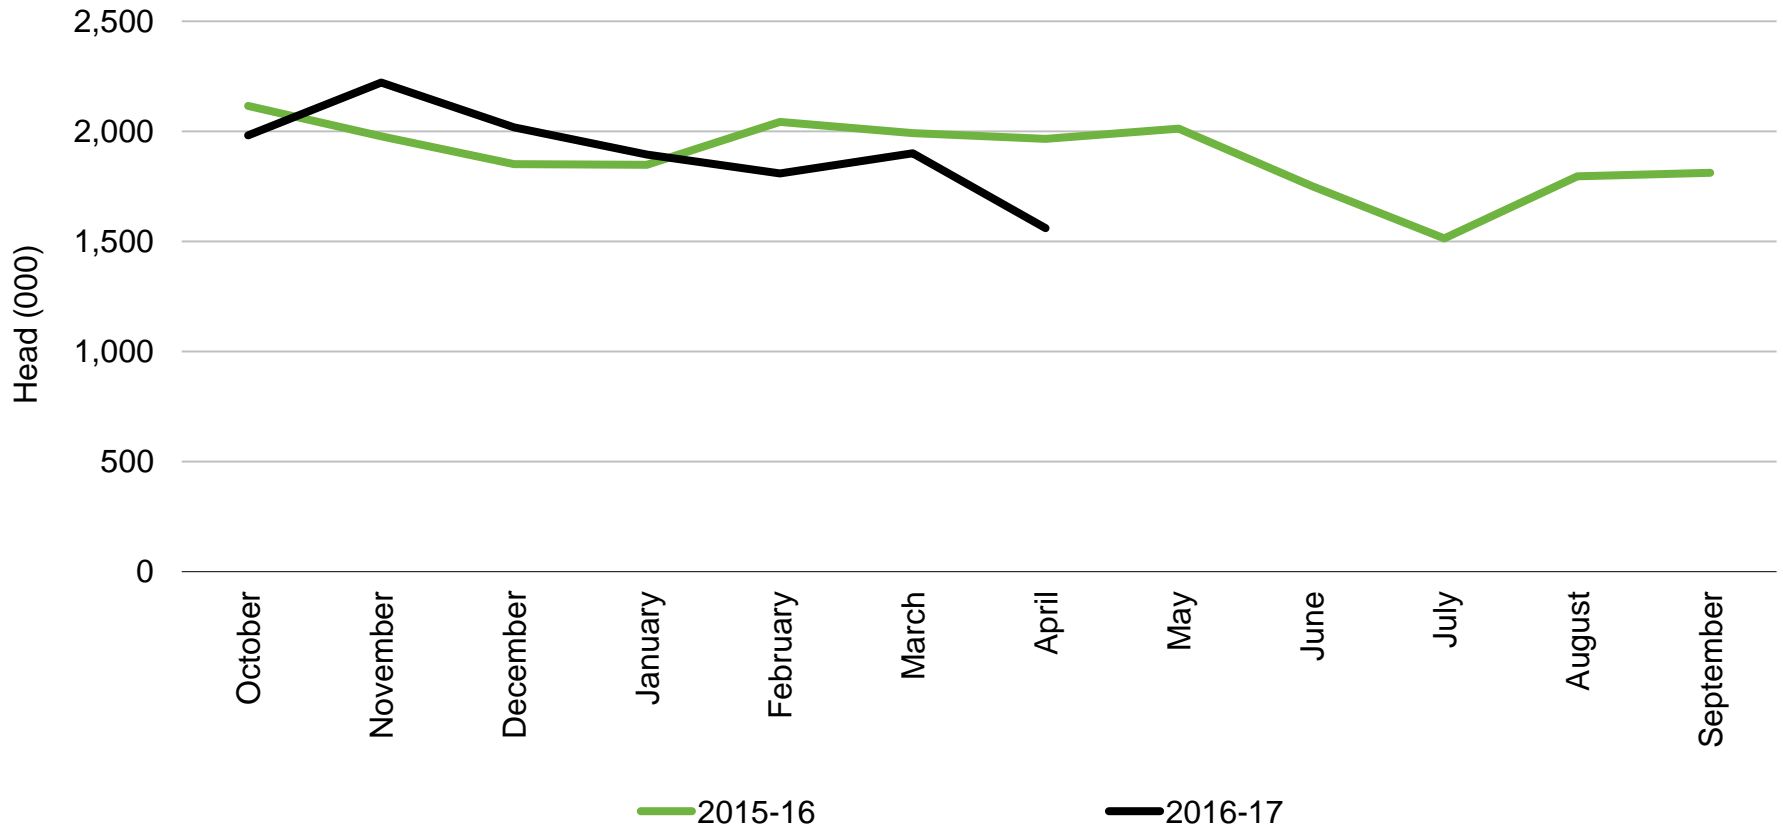

Lamb Slaughter Australia

Source: Beef + Lamb New Zealand Economic Service | Australian Bureau of Statistics