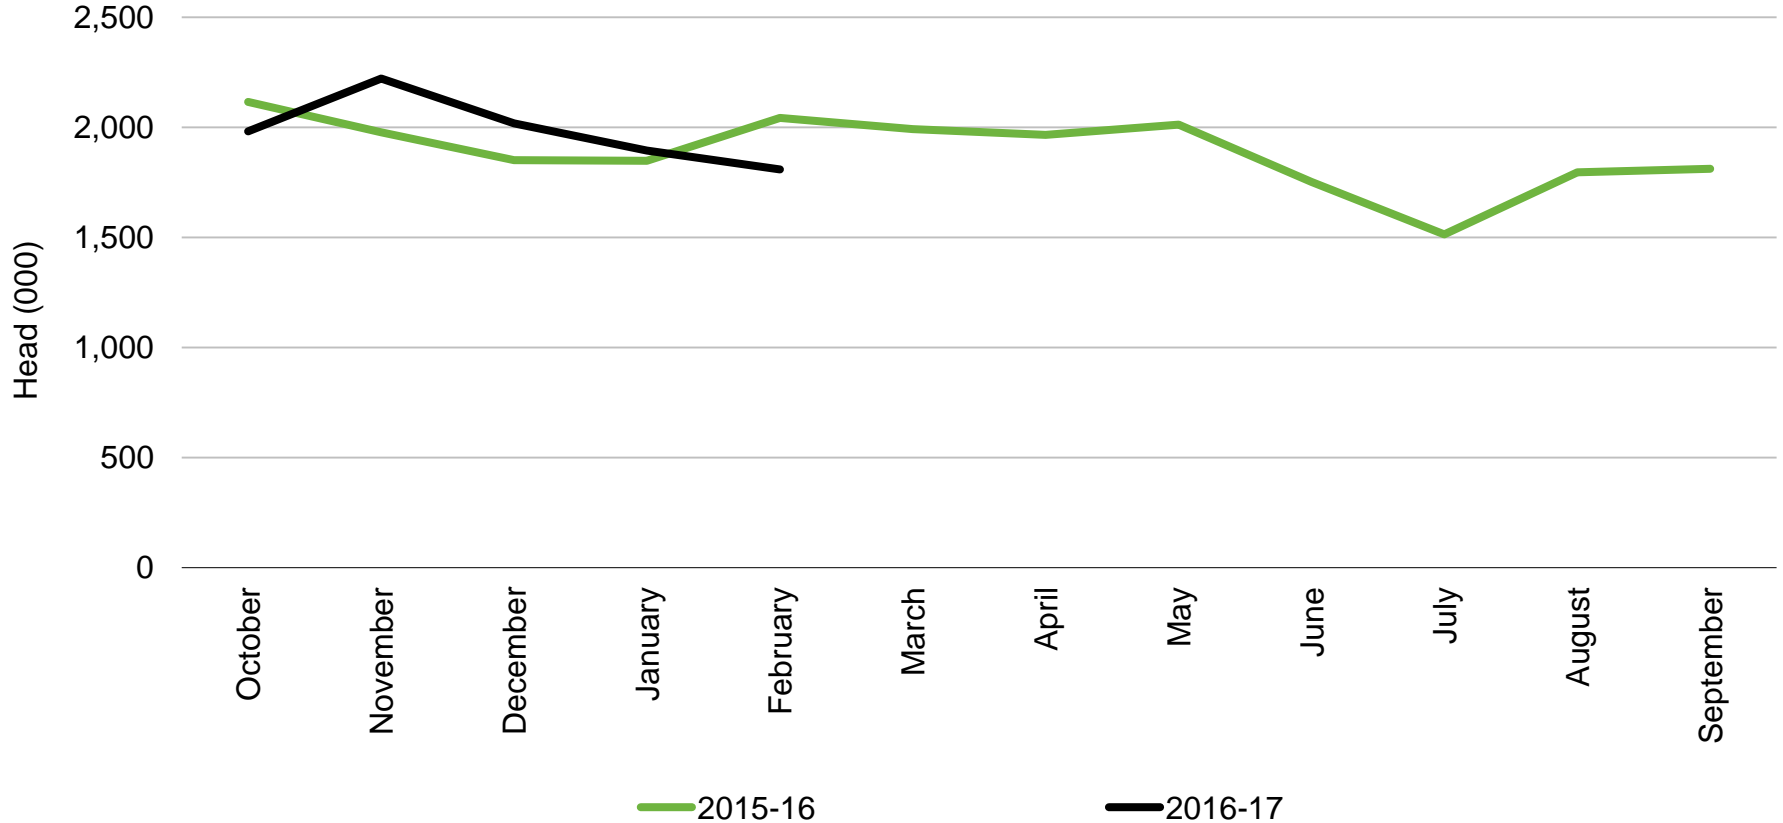

Lamb Slaughter Australia

Source: Beef + Lamb New Zealand Economic Service | Australian Bureau of Statistics