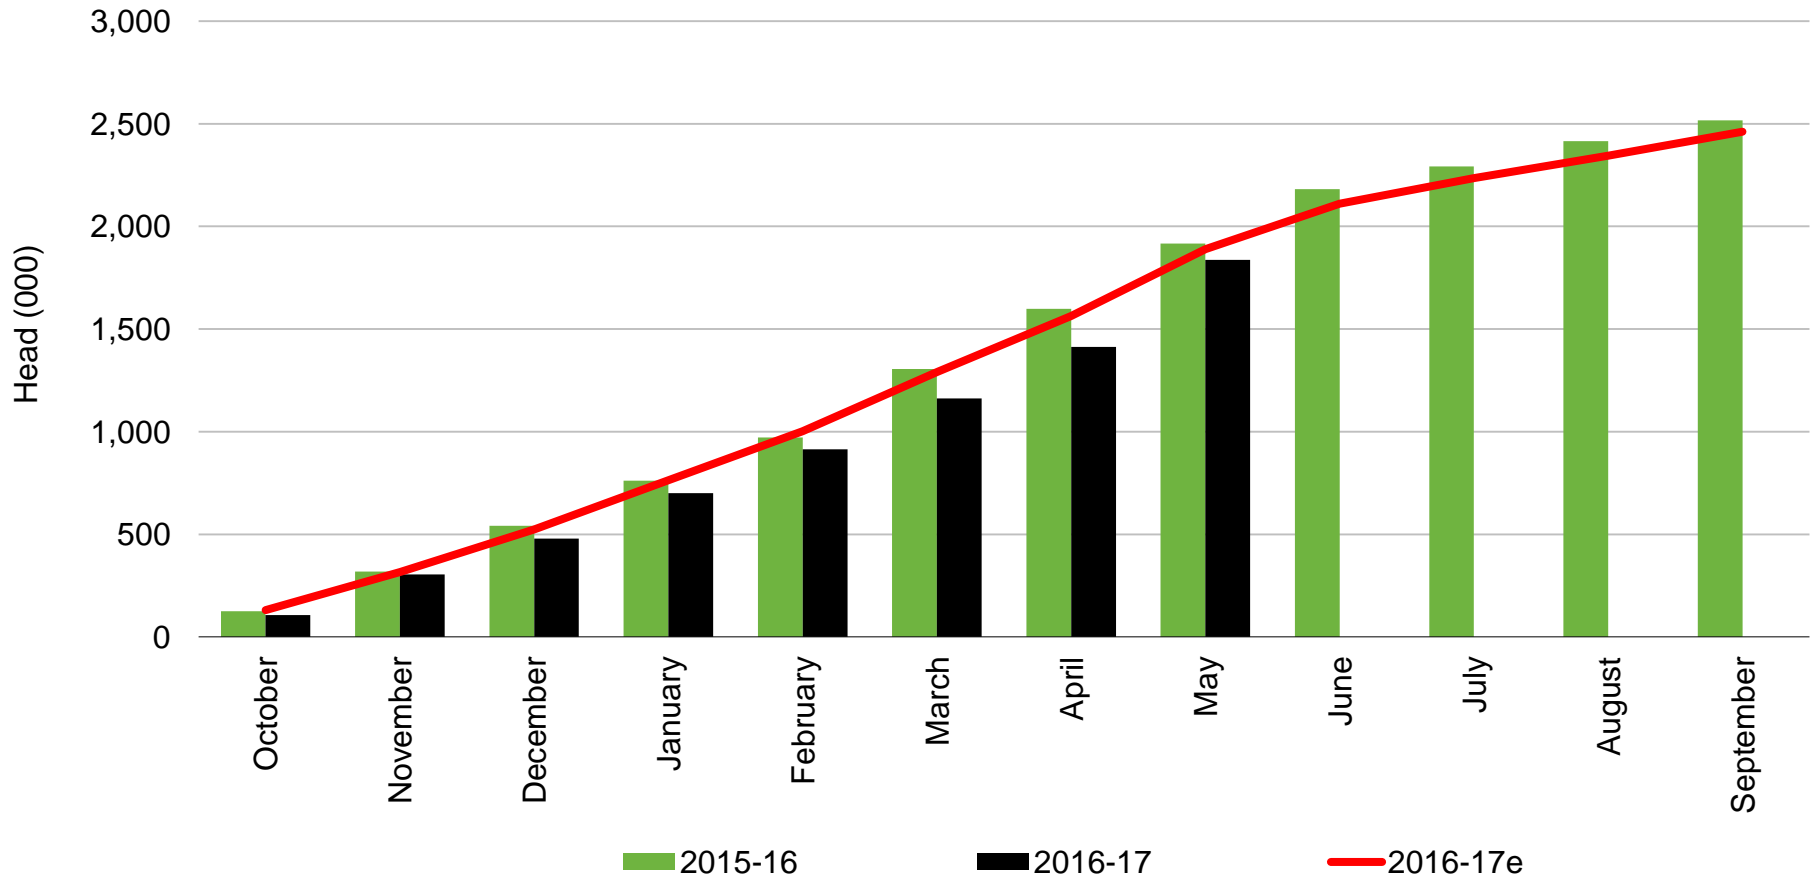

Cattle Slaughter

New Zealand – Export Approved

forecast | Source: Beef + Lamb New Zealand Economic Service | New Zealand Meat Board