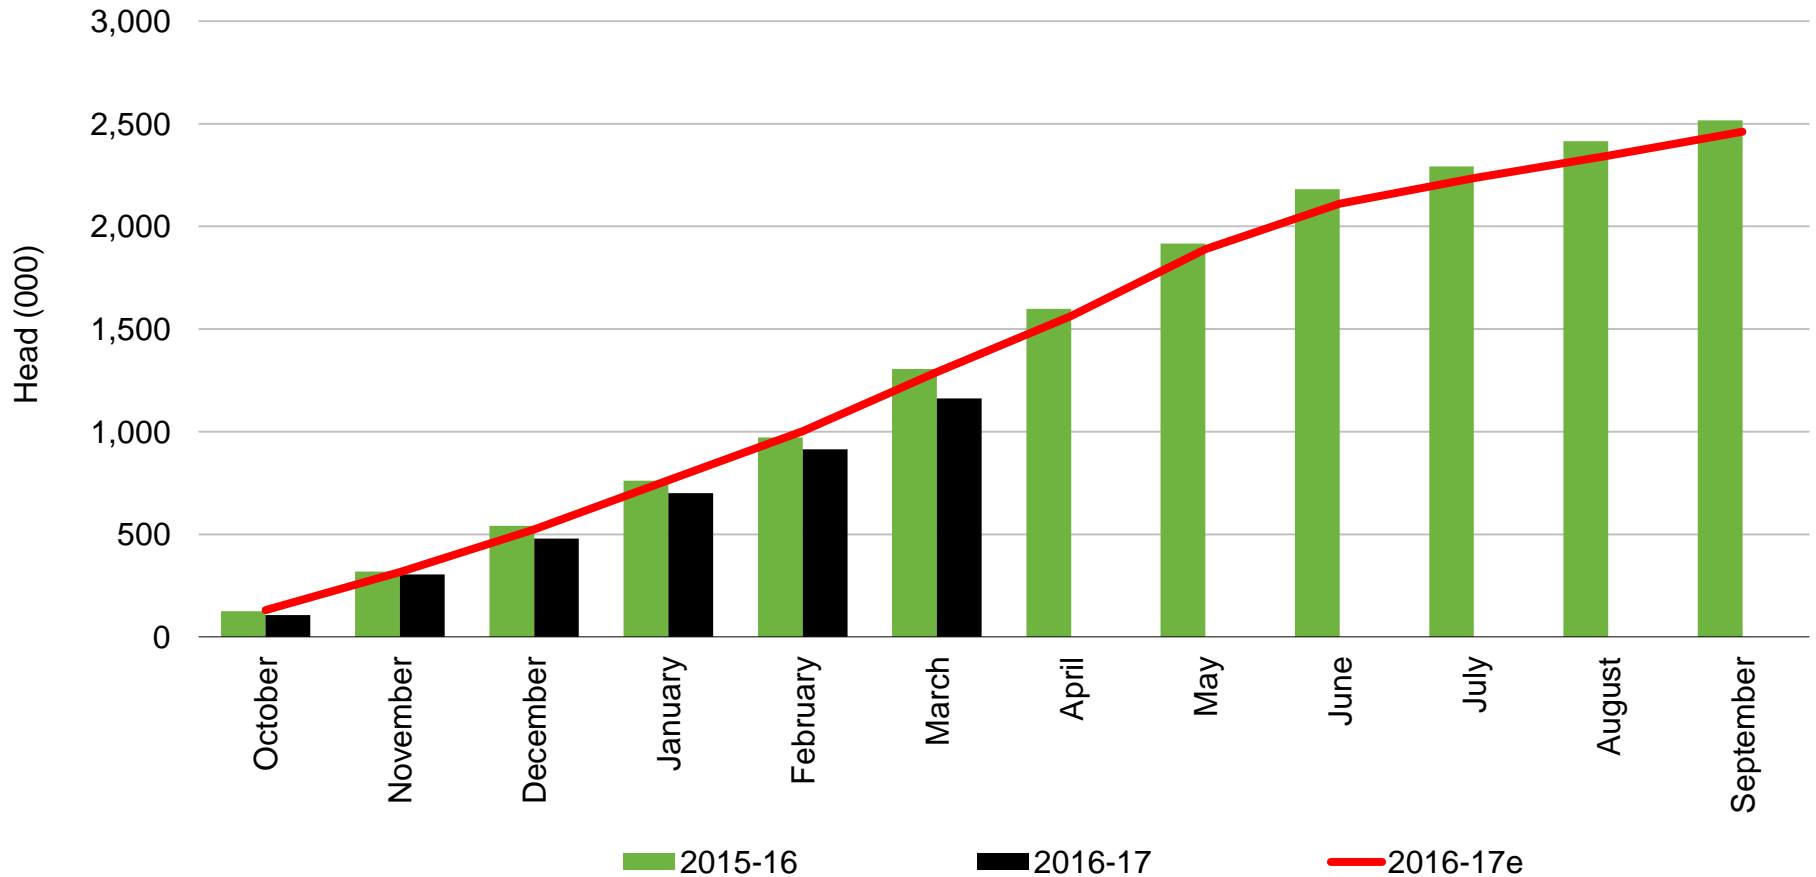

Cattle Slaughter

New Zealand – Export Approved

forecast | Source: Beef + Lamb New Zealand Economic Service | New Zealand Meat Board