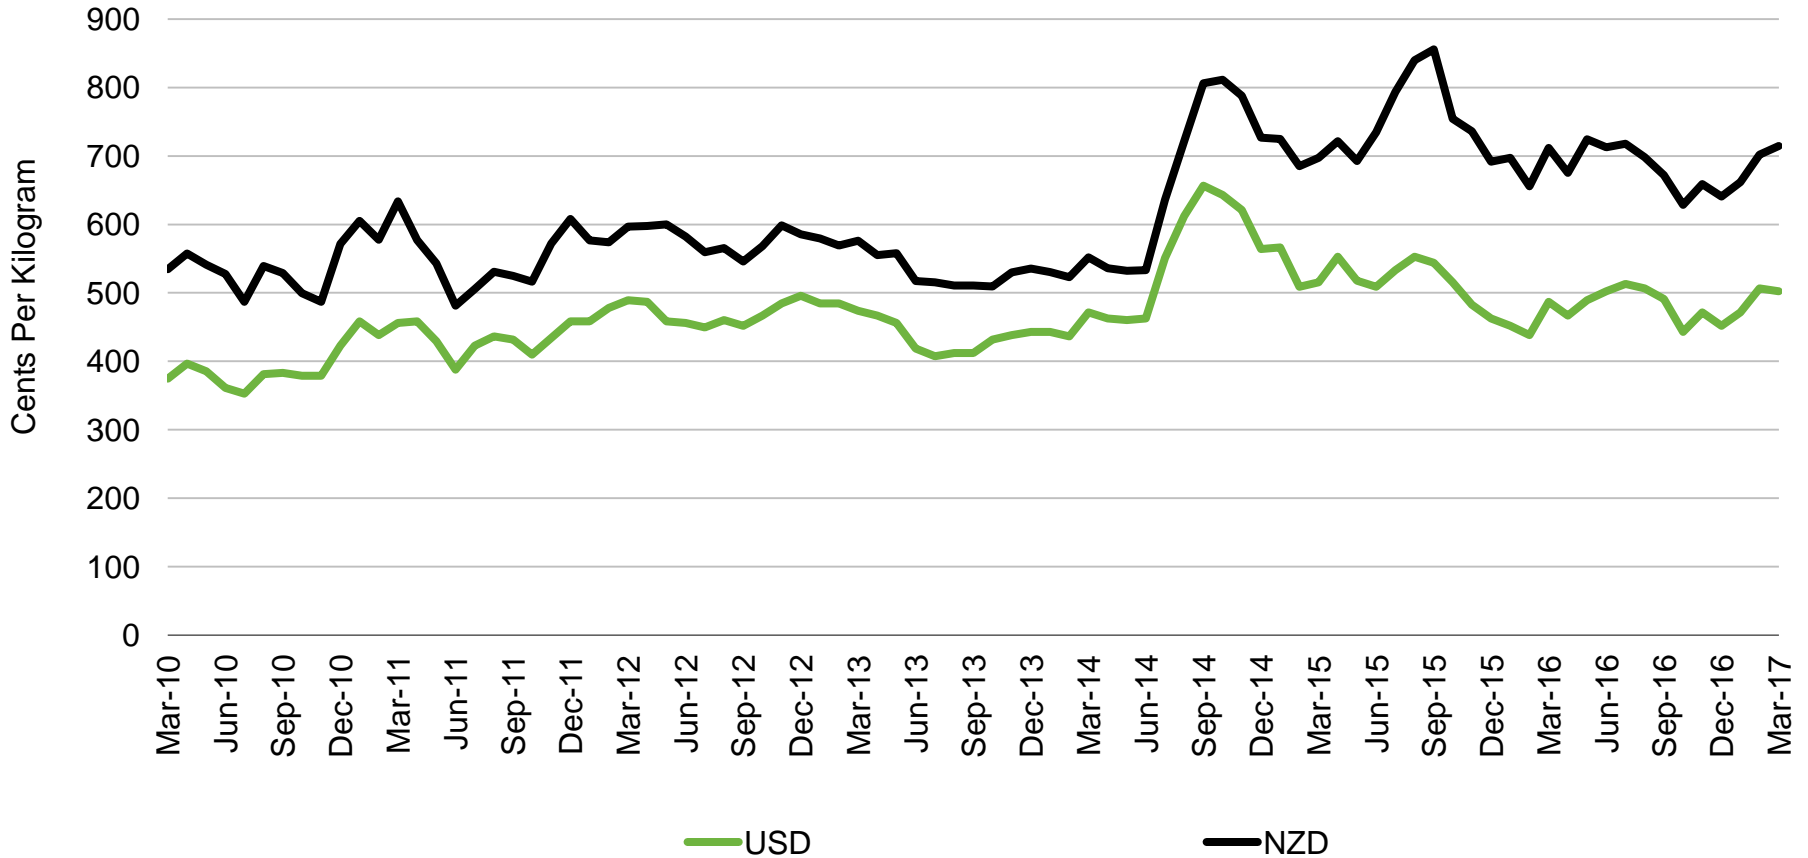

Beef Import Values United States

Nominal Terms – Frozen Bull 95CL (CIF)

Source: Beef + Lamb New Zealand Economic Service