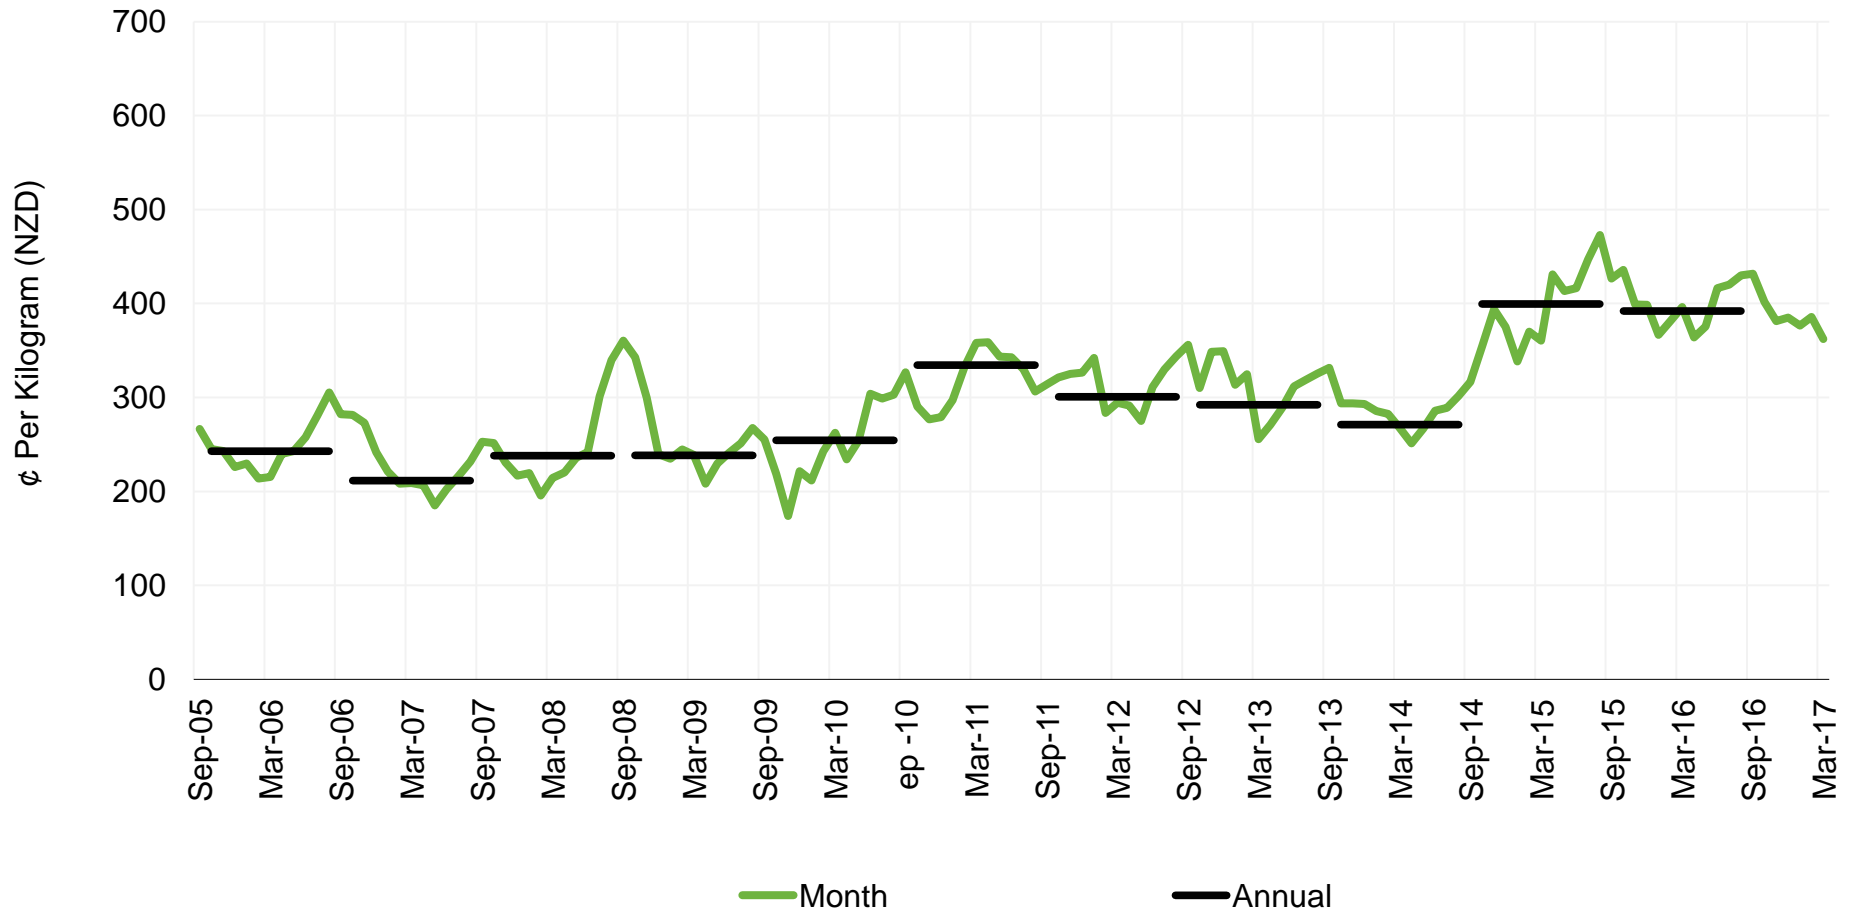

Cow Price

New Zealand – M Grade (170 – 195kg)

Source: Beef + Lamb New Zealand Economic Service