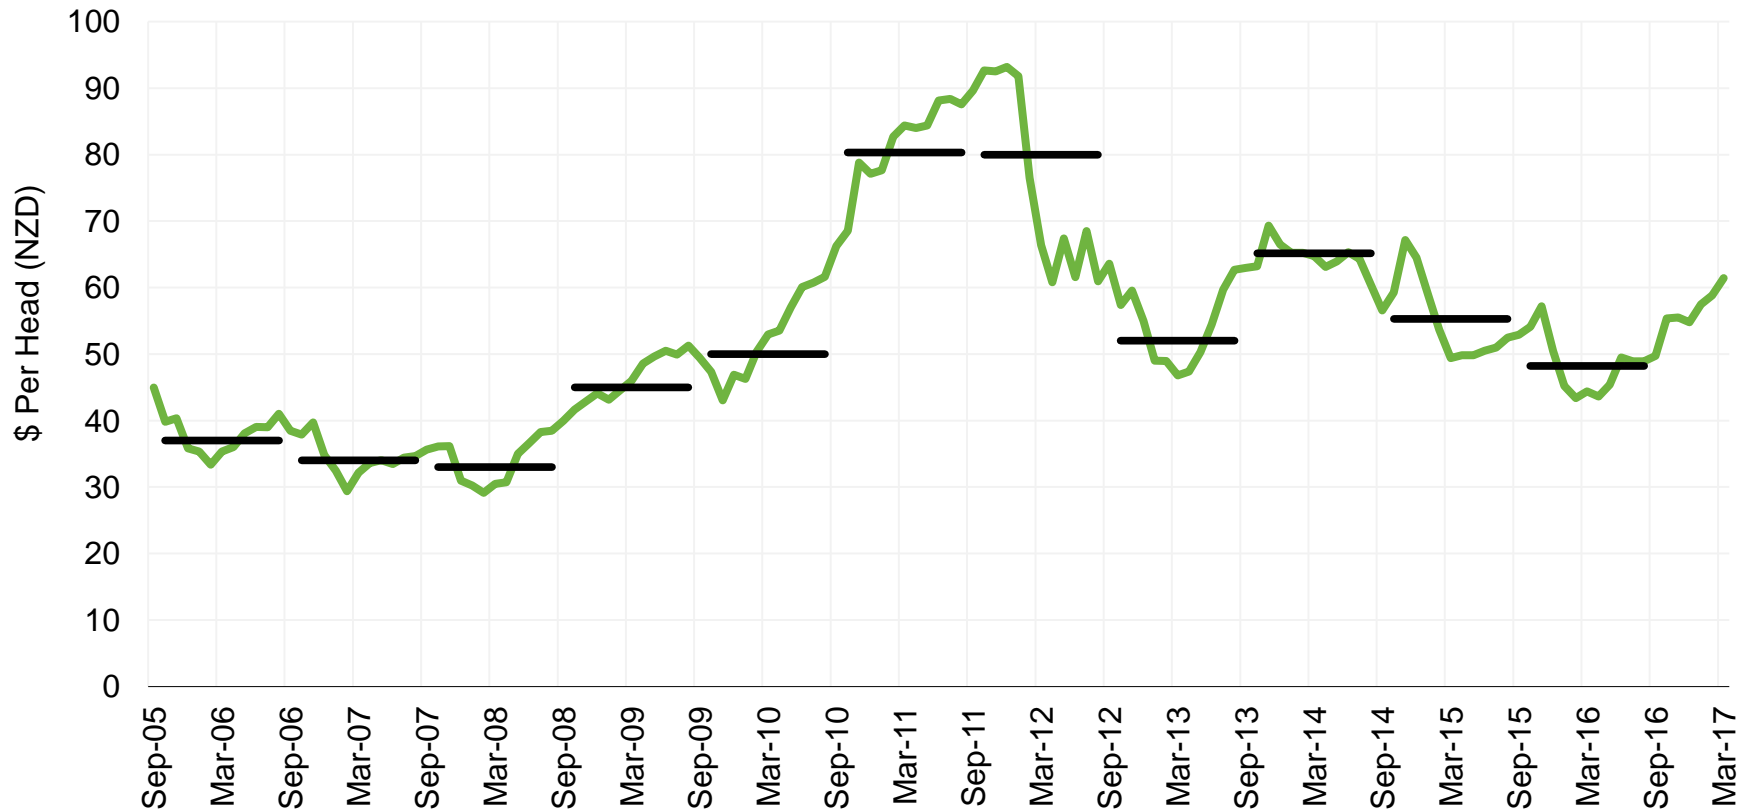

Mutton Price

New Zealand – MX1 Grade

Source: Beef + Lamb New Zealand Economic Service