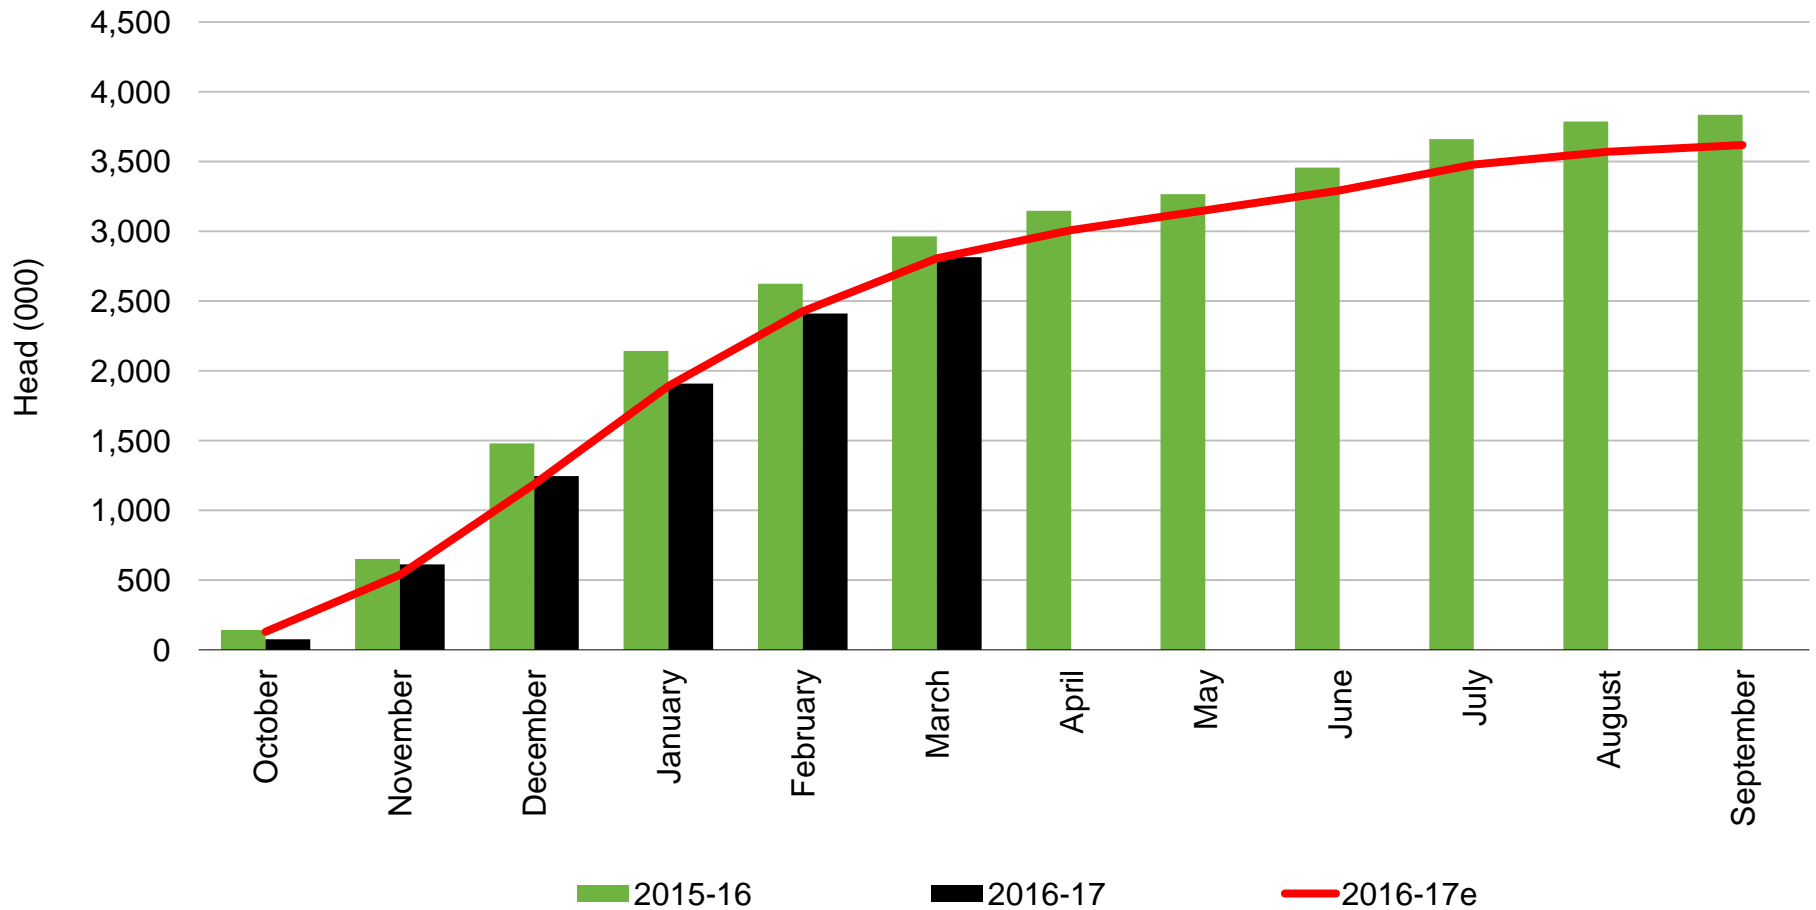

Mutton Slaughter

New Zealand – Export Approved

Source: Beef + Lamb New Zealand Economic Service | New Zealand Meat Board