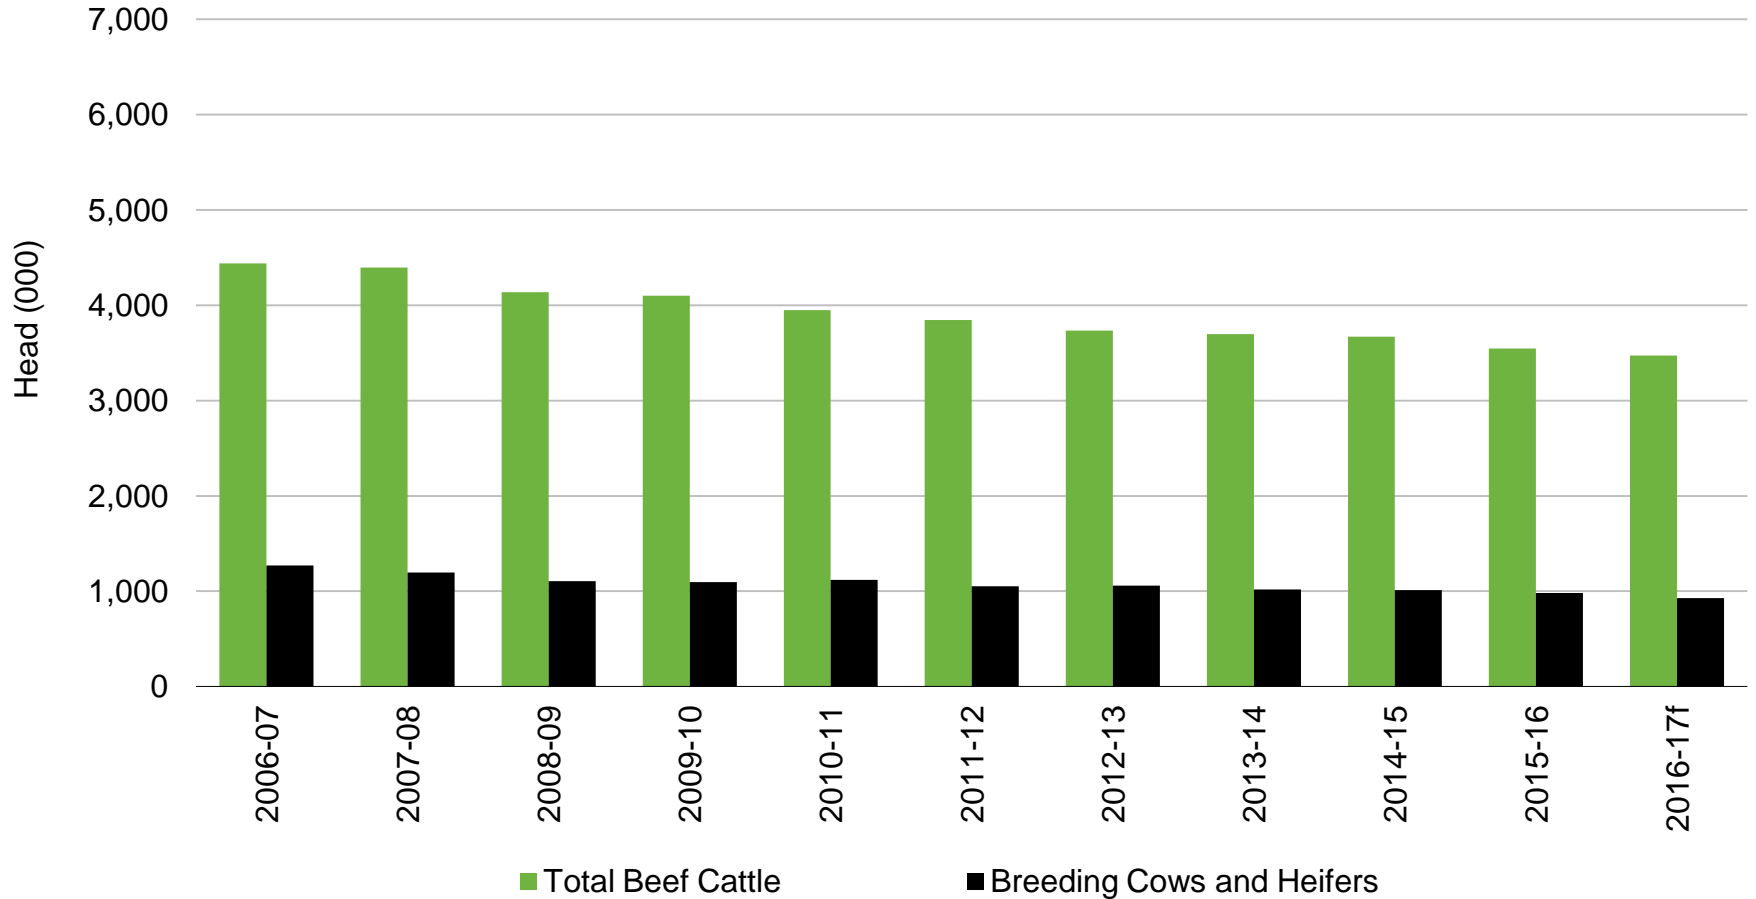

Total Beef Cattle

New Zealand - Year Ending June

Source: Beef + Lamb New Zealand Economic Service | Statistics New Zealand