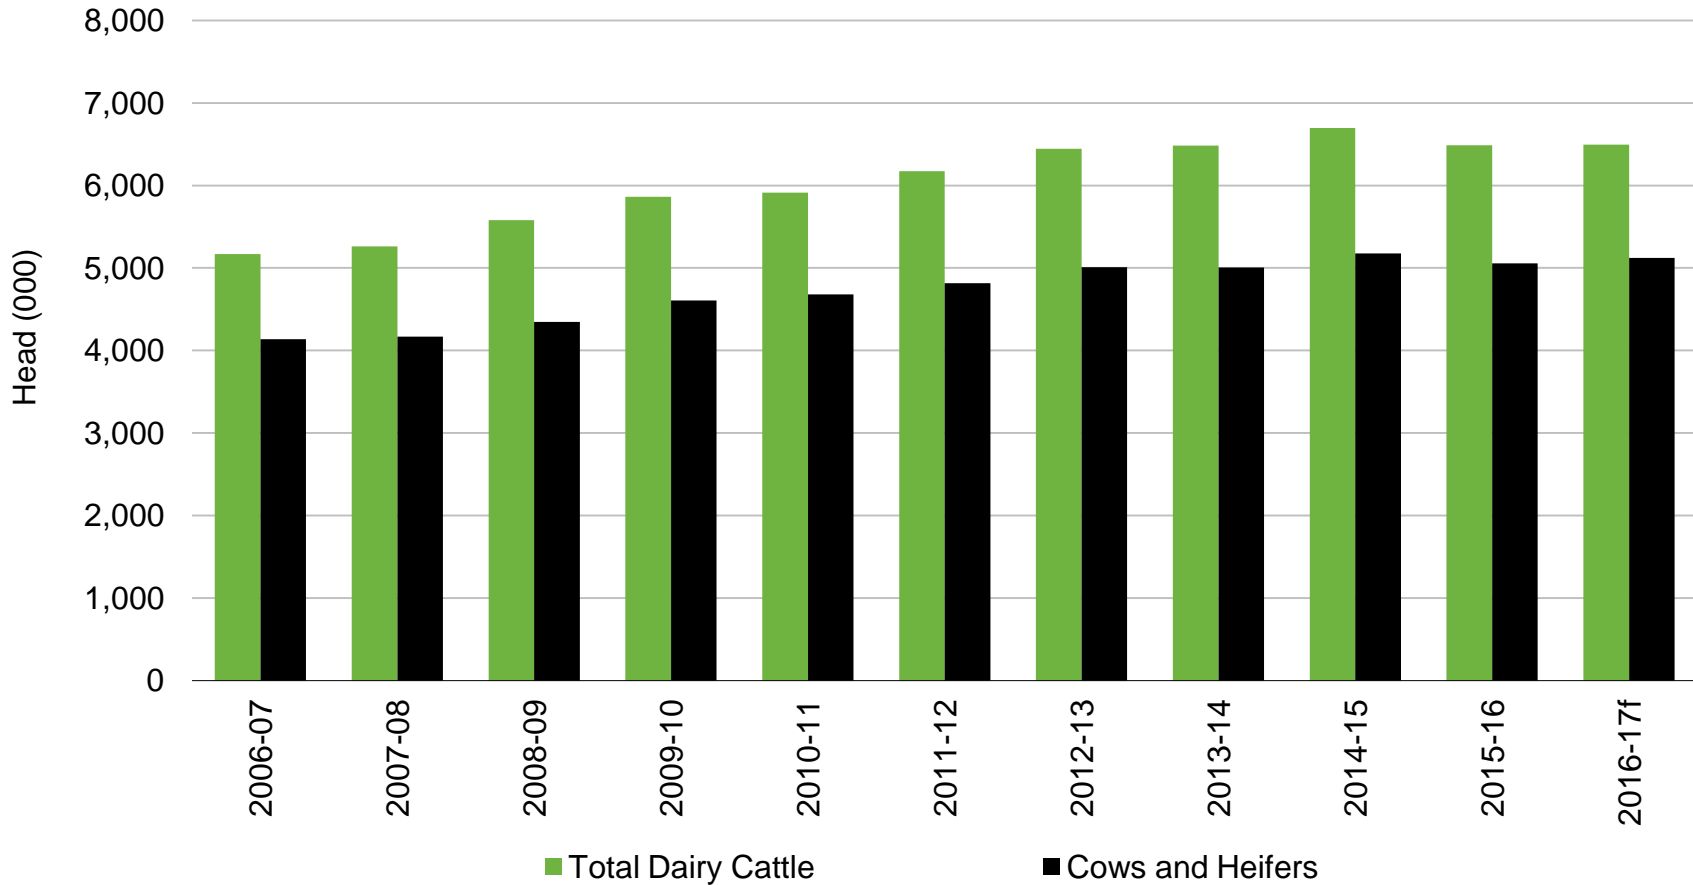

Total Dairy Cattle

New Zealand - Year Ending June

e estimate | Source: Beef + Lamb New Zealand Economic Service | Statistics New Zealand