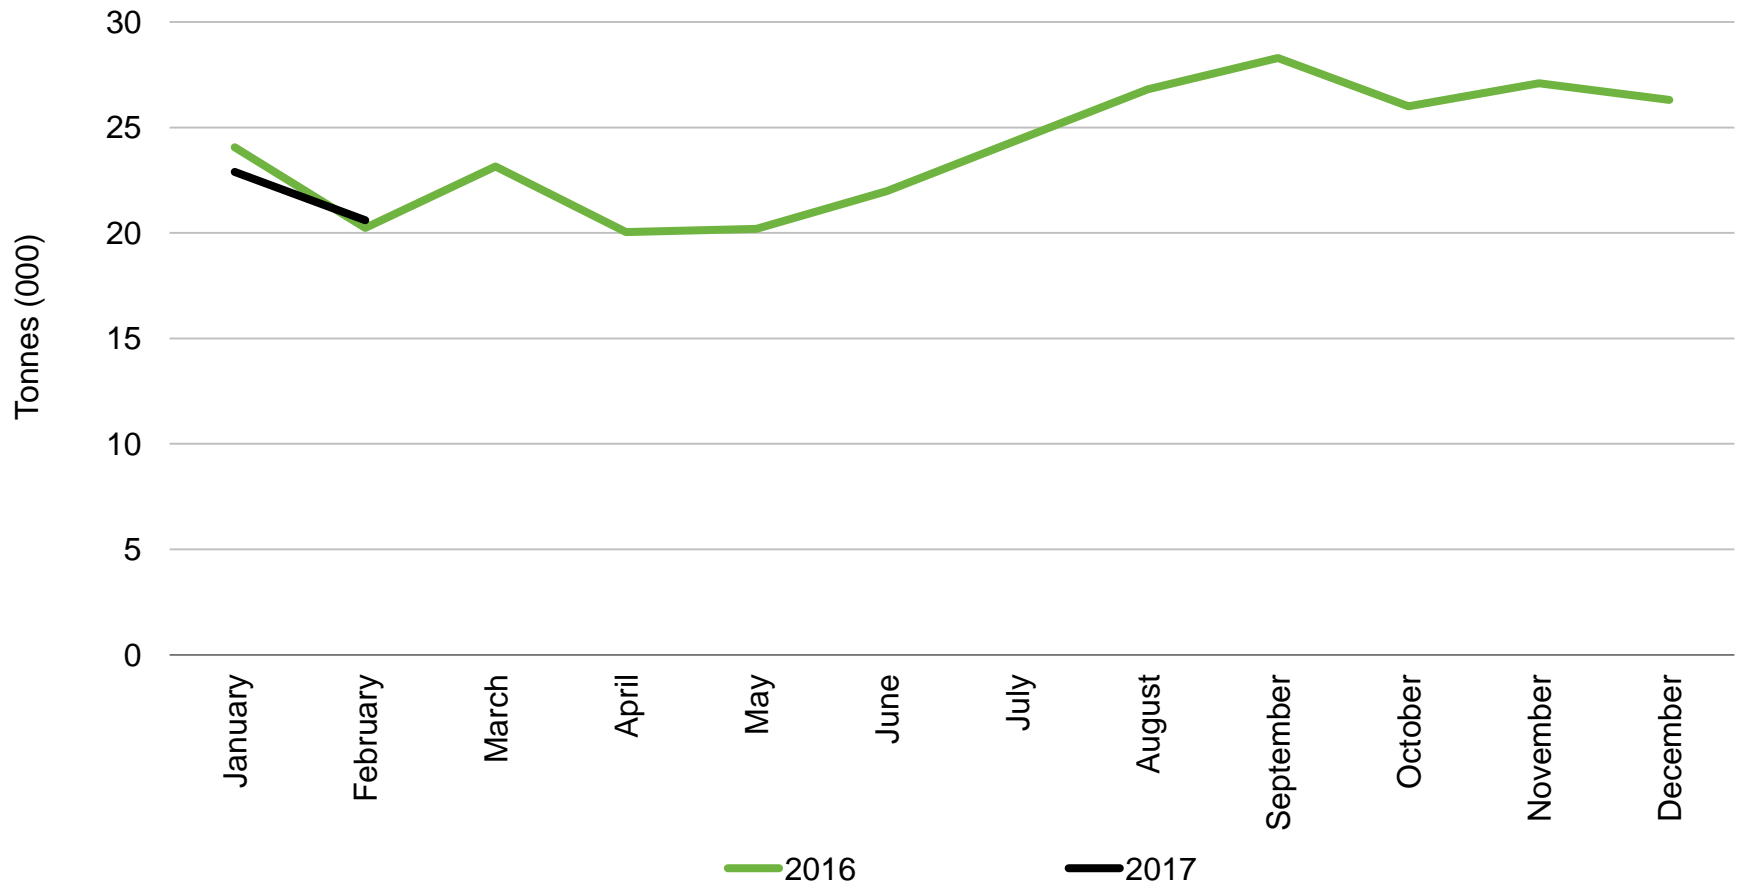

Lamb and Mutton Production

United Kingdom

Source: EBLEX