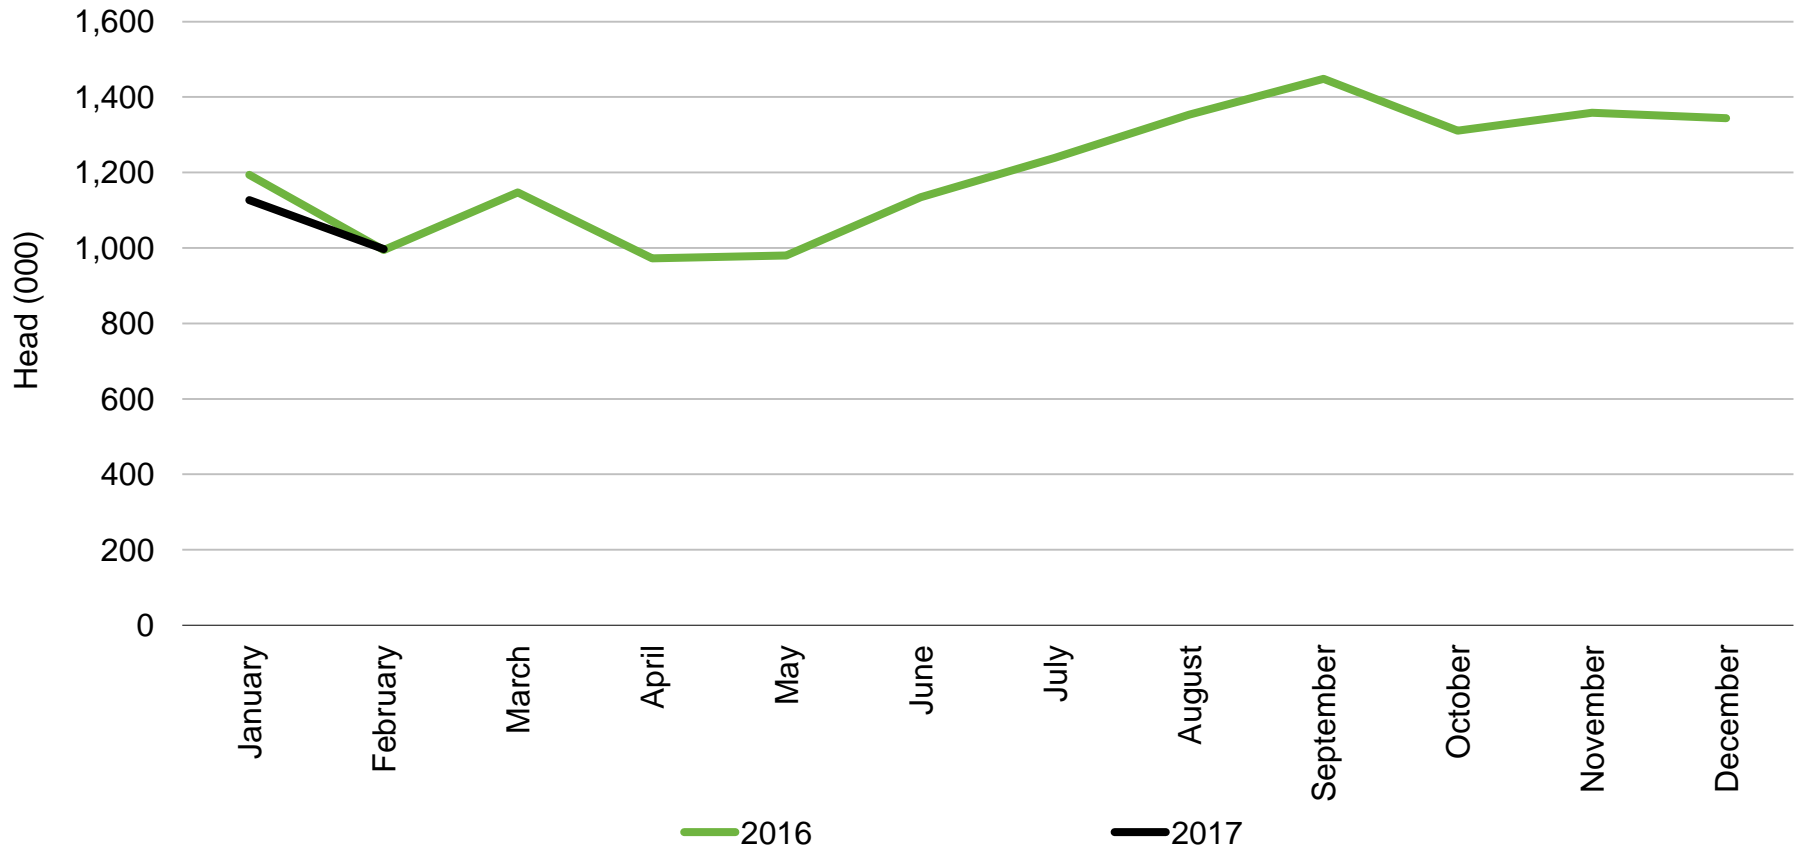

Lamb and Mutton Slaughter

United Kingdom

Source: EBLEX