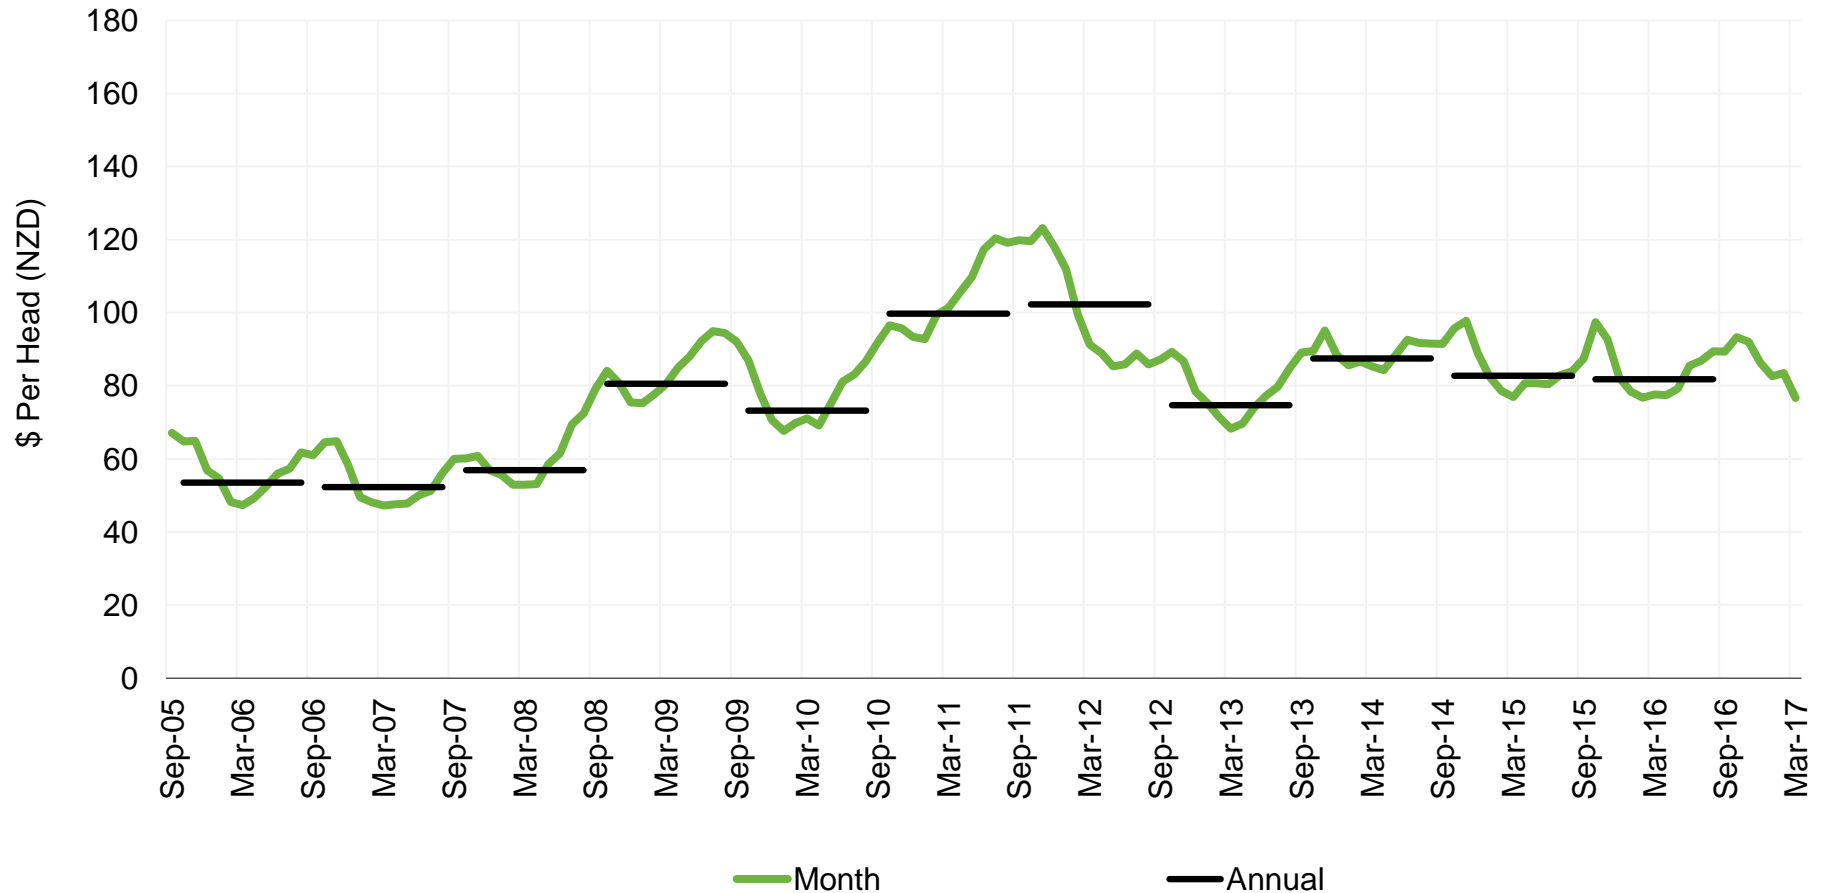

# Lamb Price

## New Zealand – YM Grade

Source: Beef + Lamb New Zealand Economic Service