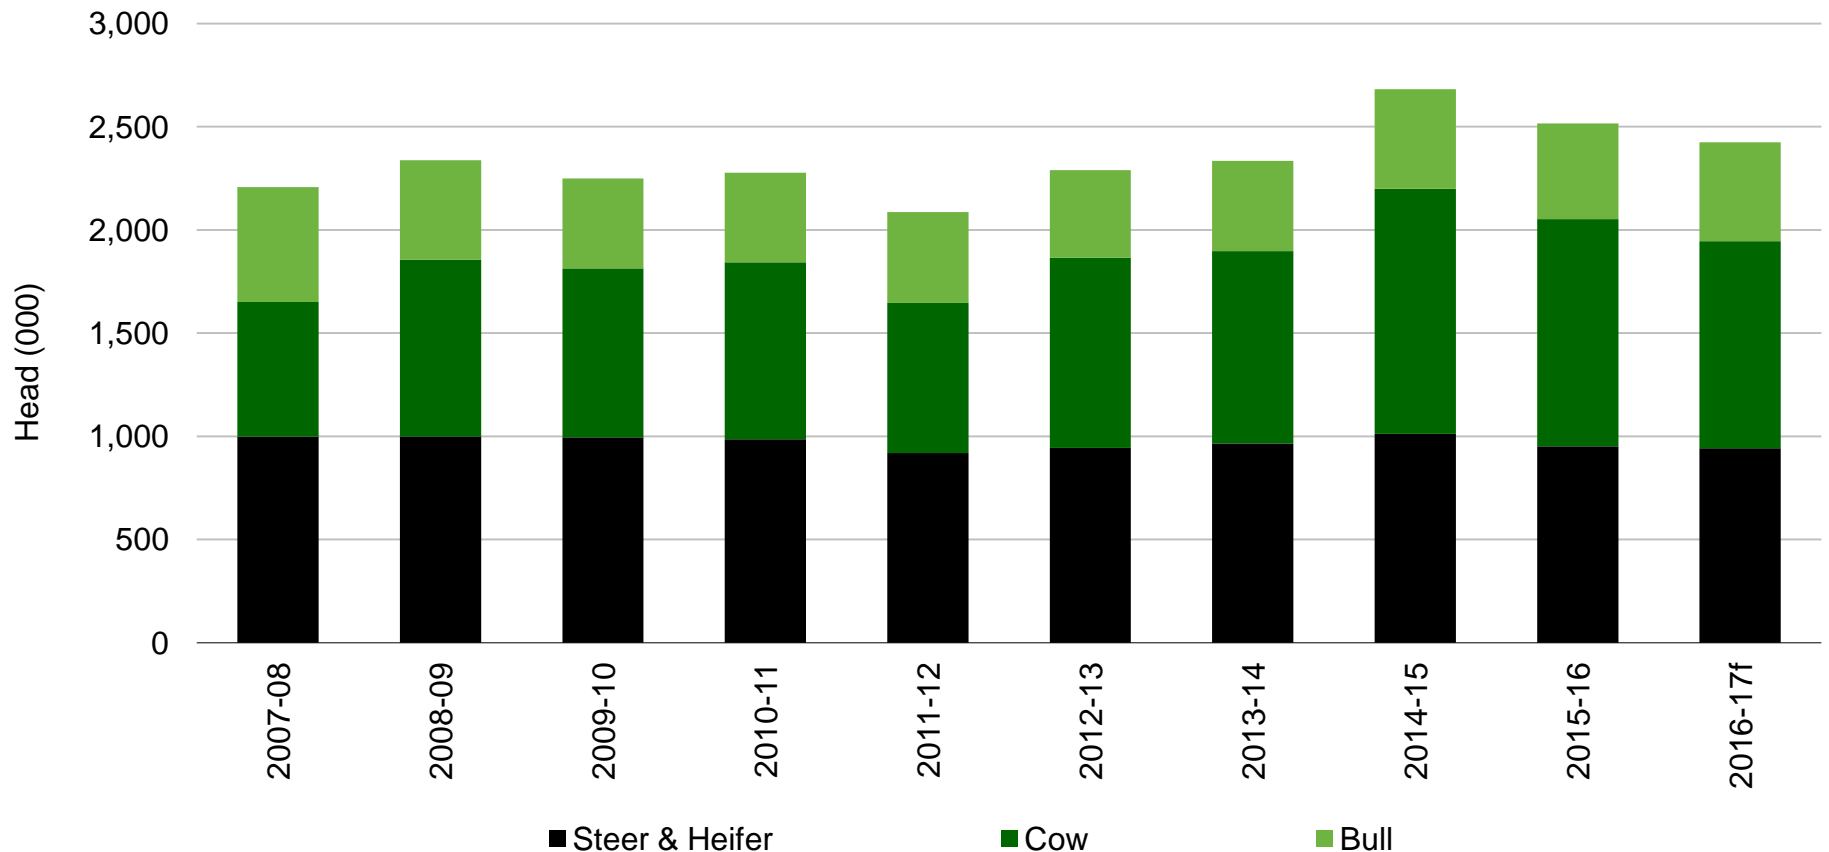

Export Cattle Slaughter

New Zealand - Year Ending September

e estimate | Source: Beef + Lamb New Zealand Economic Service | New Zealand Meat Board