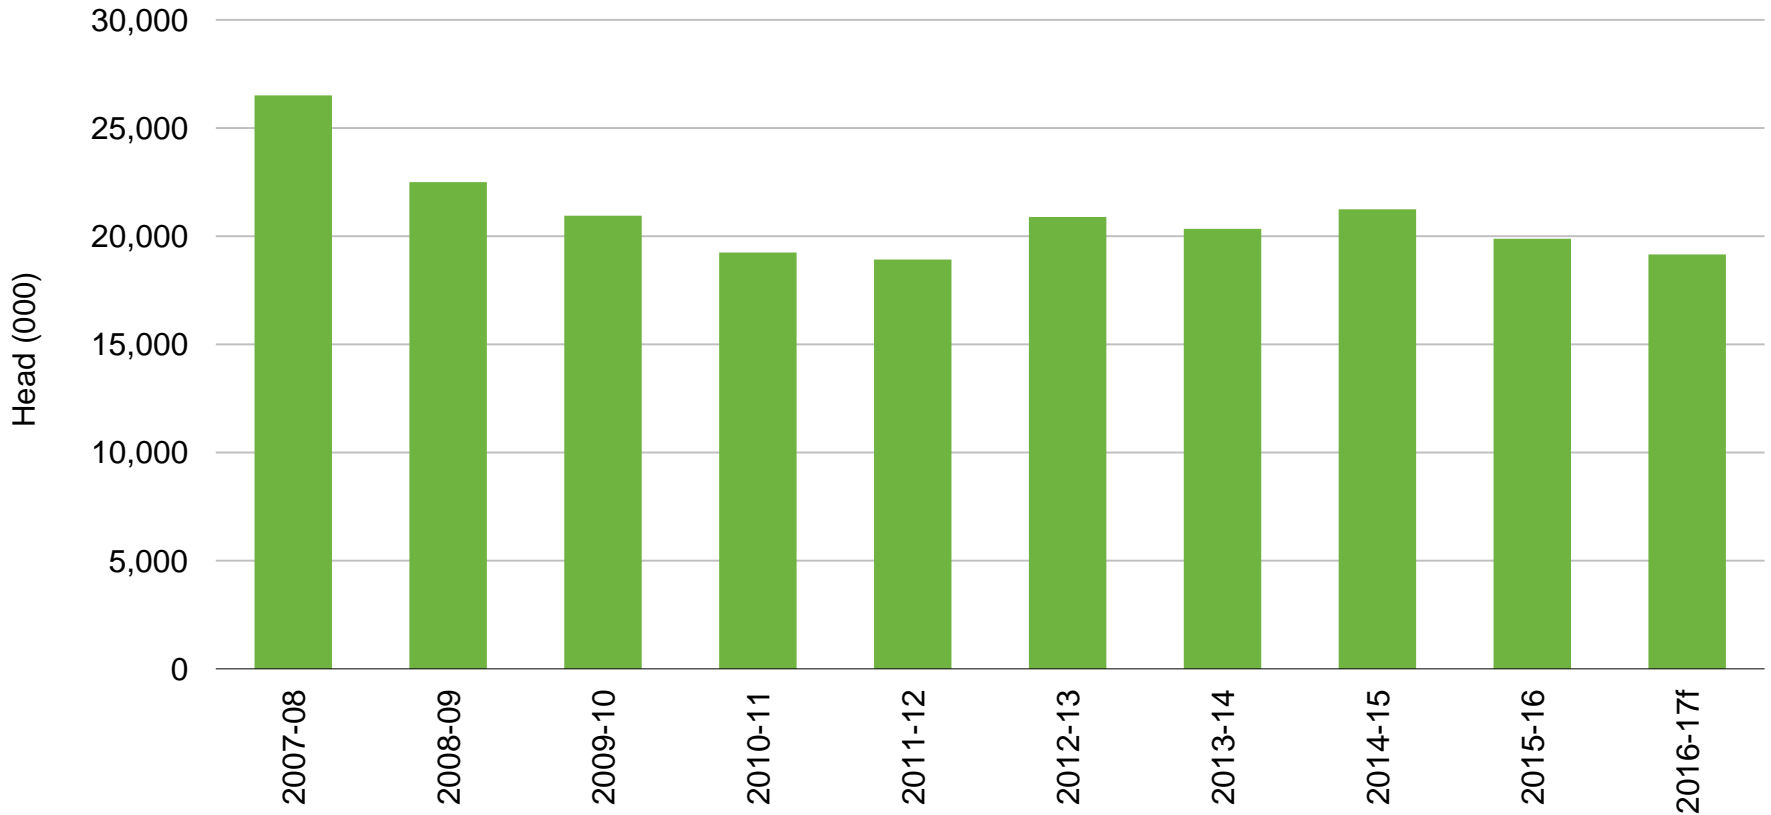

Export Lamb Slaughter

New Zealand - Year Ending September

e estimate | Source: Beef + Lamb New Zealand Economic Service | Statistics New Zealand