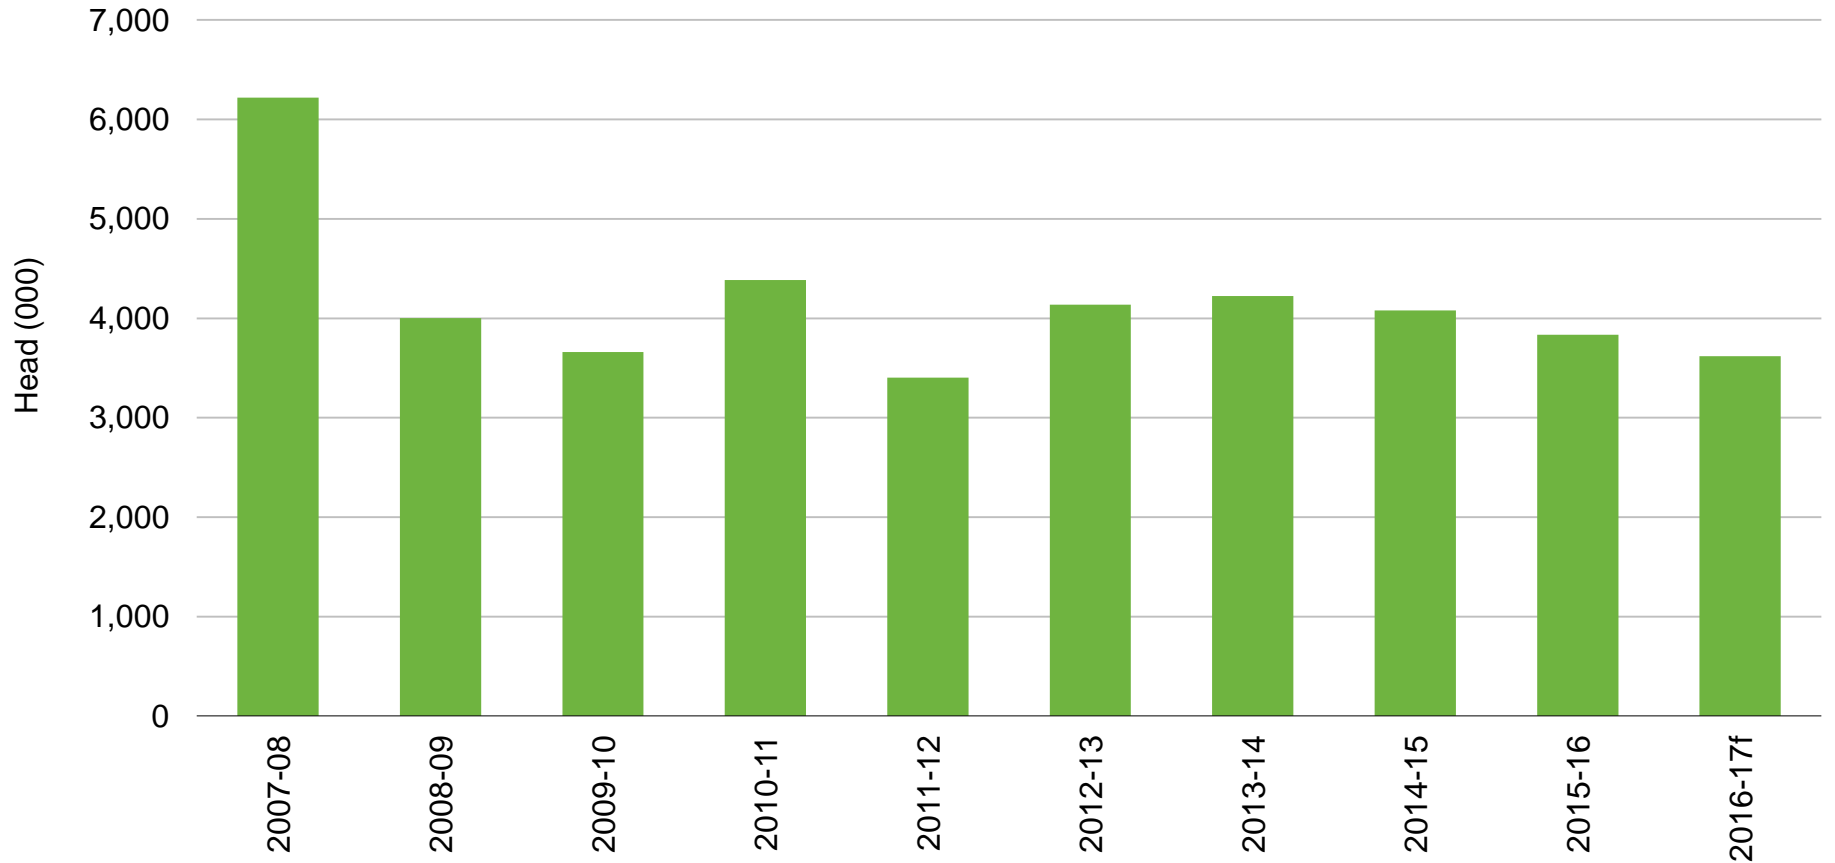

Export Mutton Slaughter

New Zealand - Year Ending September

e estimate | Source: Beef + Lamb New Zealand Economic Service | Statistics New Zealand